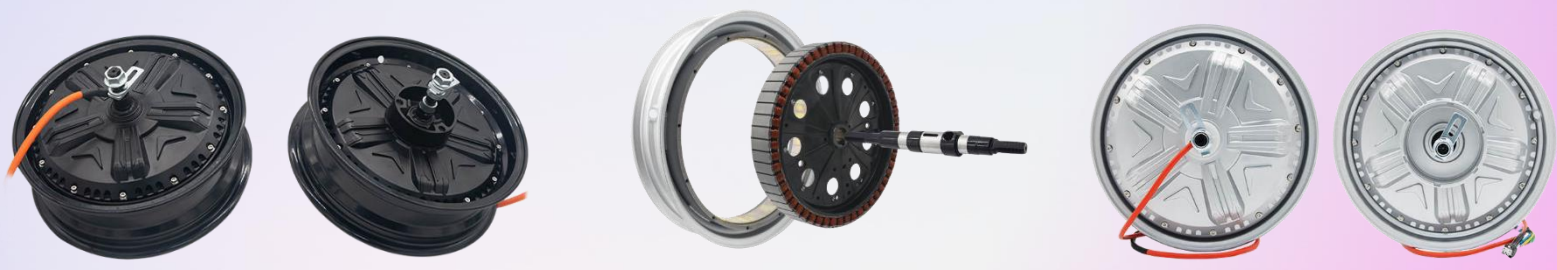

ADB MOTORS

MOTION TOWARDS FUTURE

Model Name	Classic 1015
Rim Size	10 Inch
Voltage	48/60/72 V
Rated Power	1500 W
Peak Power	2000 W
Current	40-60 A
Waterproof	IP67
Product Colour	Black/Silver
Max Speed	70 Km/h
Brake	Drum/Disc
RPM	950 rpm

Model Name	Classic 1215
Rim Size	12 Inch
Voltage	48/60/72 V
Rated Power	1500 W
Peak Power	3500 W
Current	40-60 A
Waterproof	IP67
Product Colour	Black/Silver
Max Speed	70 Km/h
Brake	Drum/Disc
RPM	800-850 rpm

Model Name	Classic 1225
Rim Size	12 Inch
Voltage	48/60/72 V
Rated Power	2500 W
Peak Power	4500 W
Current	40-60 A
Waterproof	IP67
Product Colour	Black/Silver
Max Speed	70-80 Km/h
Brake	Drum/Disc
RPM	900 rpm